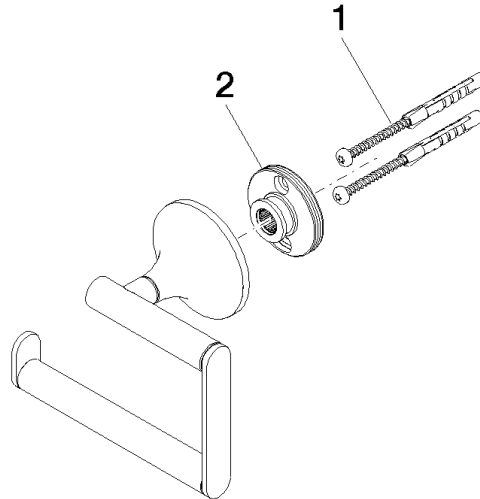

83 500 809

- width 130mm
- height 108 mm
- rosette Ø 60 mm
- 63mm projection

	Chrome	83 500 809-00
	Brushed Platinum	83 500 809-06
	Platinum	83 500 809-08
	Dark Chrome	83 500 809-19
	Brushed Durabronze (23kt Gold)	83 500 809-28
	Brushed Bronze	83 500 809-42
	Brushed Champagne (22kt Gold)	83 500 809-46
	Champagne (22kt Gold)	83 500 809-47
	Brushed Dark Platinum	83 500 809-99

83 500 809

mm [inches]

83 500 809

Parts for other finishes can be found here: Brushed Platinum

### Spare parts list

No.	Item Number	Name	Quantity used	Delivery time
1	05 30 31 025 00 90	fixing set	1	2
2	90 17 20 759 00 90	disc	1	2